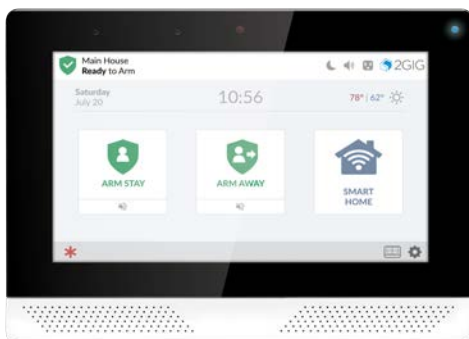

The Most Innovative Security Panel is Here

Our sister brand, 2GIG® has announced their new security panel filled with industry-first technology! [Read more about their cutting-edge innovation](#)